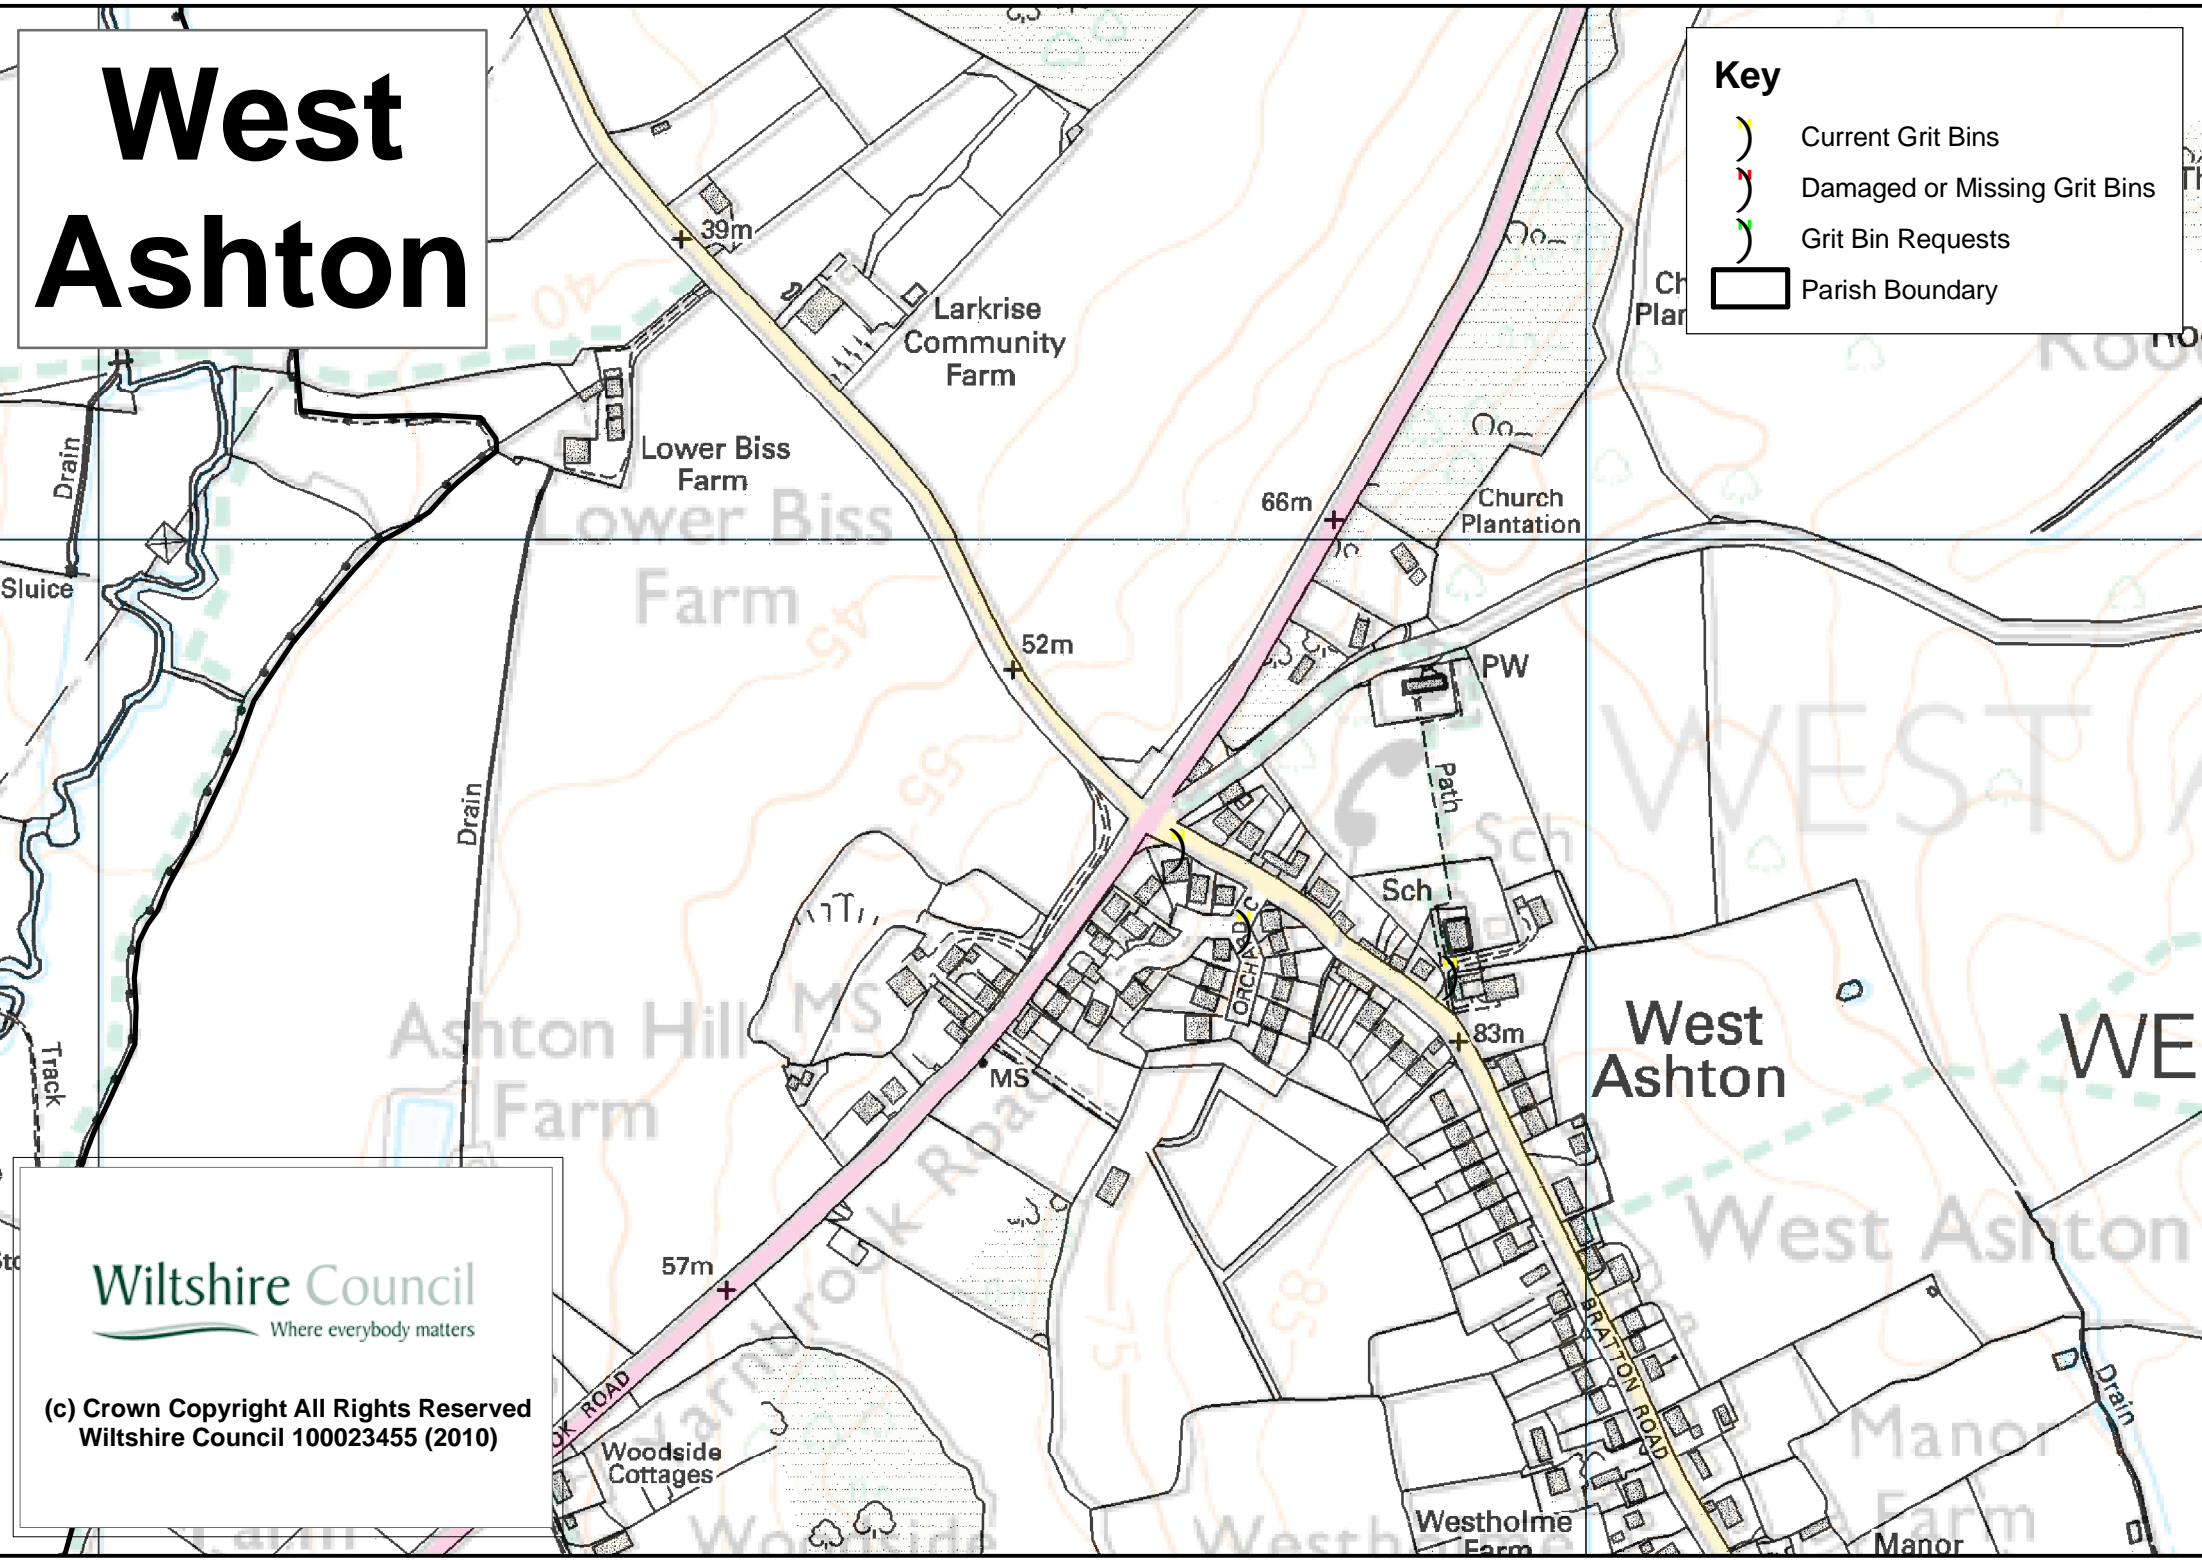

West Ashton

Key

-  Current Grit Bins
-  Damaged or Missing Grit Bins
-  Grit Bin Requests
-  Parish Boundary

Wiltshire Council
Where everybody matters

(c) Crown Copyright All Rights Reserved
Wiltshire Council 100023455 (2010)